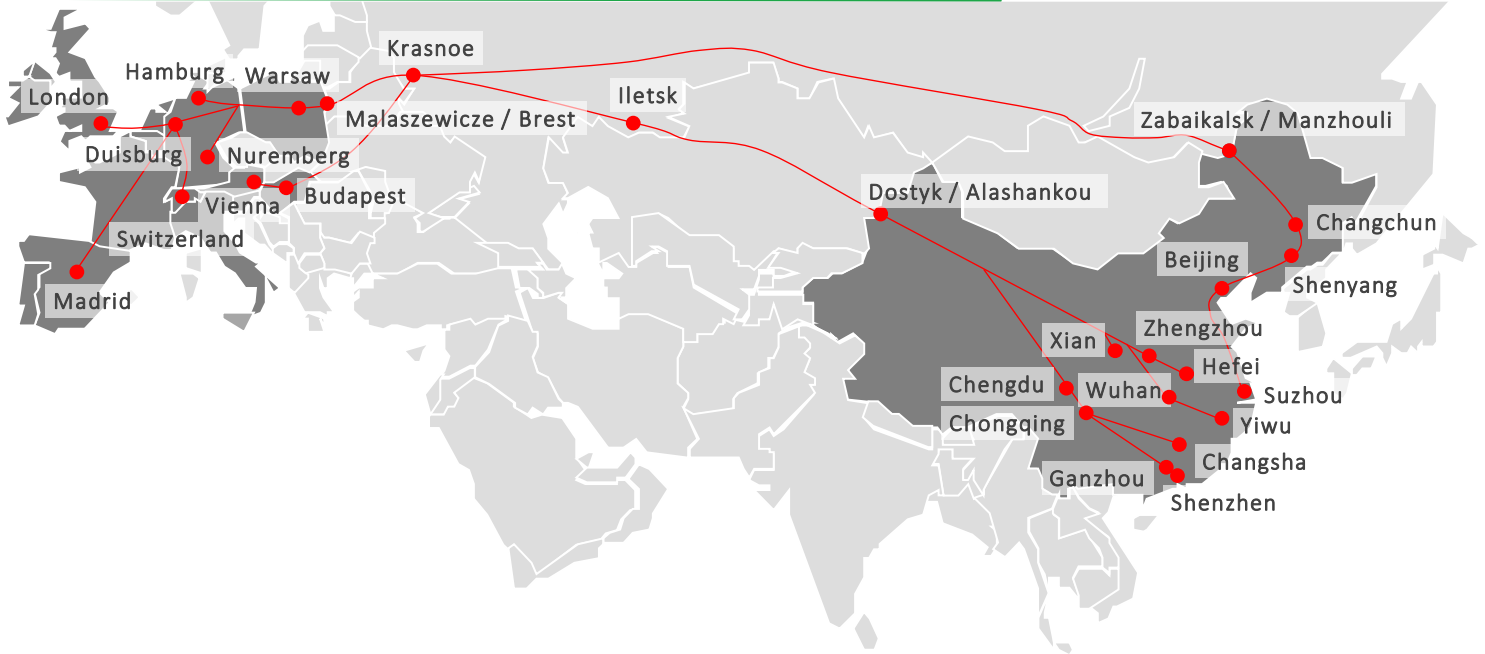

# Your competent logistics partner along the New Silk Road

Container transport in the eastbound & westbound

TRANSPORT & TERMINAL SERVICES

rail@transterminal.ch  
www.transterminal.ch

China gets a little closer to Switzerland  
the golden mean between sea & air freight

Booking

Pre-carriage  
by truck

Freight  
documents  
& customs

Main run  
by rail

Customs  
clearance

On-carriage  
by truck

tracking & tracing during the entire runtime of only 21 to 24 days

Fresh products such as fruit, vegetables, meat, fish & milk  
from the EU can be transported again through Russia!