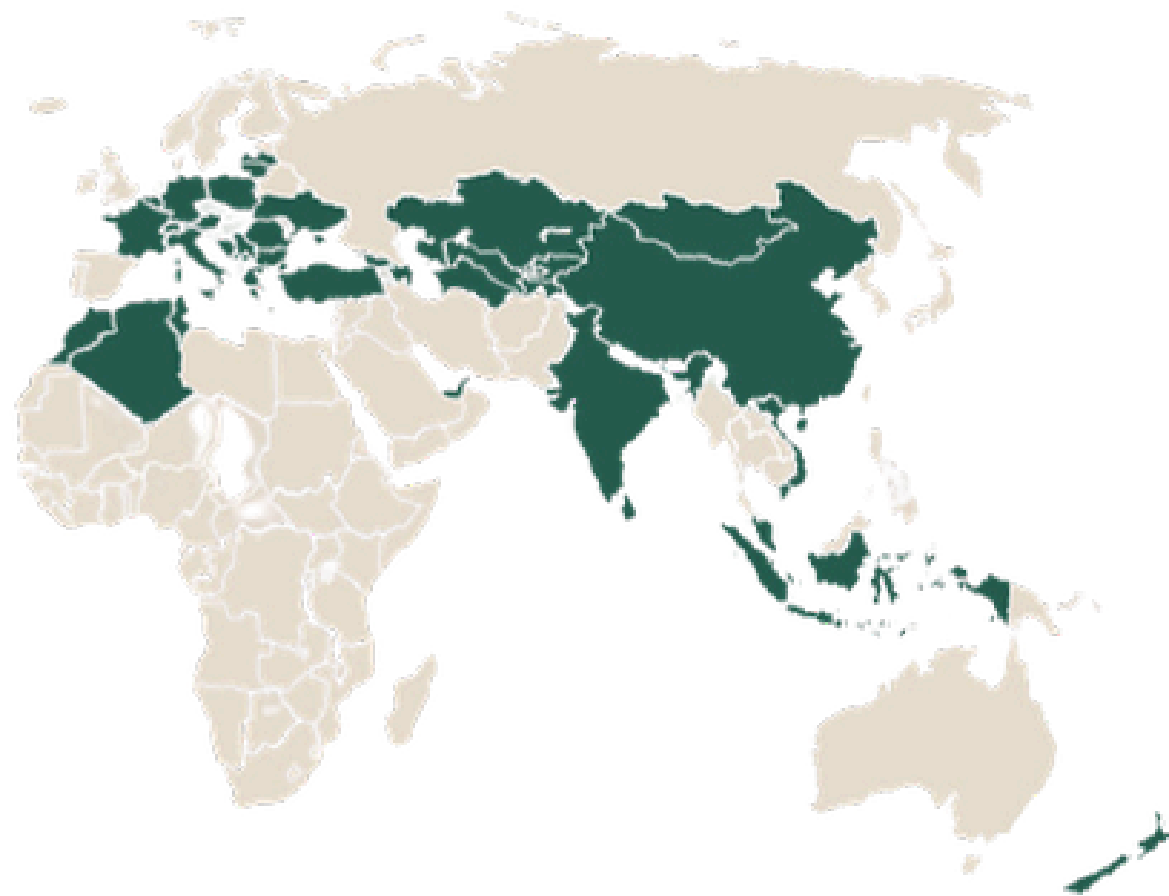

Creating paths - linking sustainably
Your partner for logistics

TRANSPORT & TERMINAL SERVICES

Globally networked - part of the TransInvest Group

TransInvest is a globally active group of independent companies united under the umbrella of a common holding company.

With a clear focus on **Europe, North Africa and Asia**, we concentrate on **transportation and logistics** - our core competence and passion.

Active in over **40 countries**, the Group unites around **100 individual companies** and offers over **3,300 employees** attractive prospects and development opportunities.

We are at your side - our core competencies

Sustainably efficient transport solutions

TTS is an **independent, international transport company** based in Switzerland. With **in-depth market knowledge** and many years of experience, we offer tailor-made, complete solutions. Through close cooperation with our sister companies, you benefit from **extensive know-how, our own locations as well as strong partnerships** along the New Silk Road.